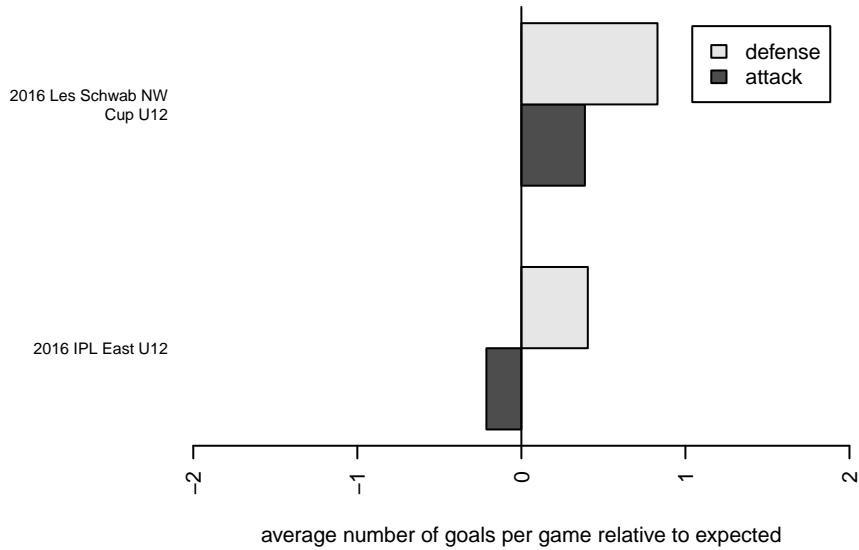

SSC Shadow Elite Schmidt G05

Spokane SC Shadow
 Spokane Valley, WA
 G05 total strength=328
 attack=0.35 defense=0.11
 fall league = IPL East U12
 spr league = Spr IPL East U12

alt names used:
 SSC SHADOW ELITE G05 SCHMITT
 SSC SHADOW G05 ELITE SCHMIDT (WA)
 SPOKANE SC SHADOW ELITE G05 SCHMIT

Venues played:
 2016 Les Schwab NW Cup U12
 2016 IPL East U12
 2016 Spr IPL East U12

SSC Shadow Elite Schmidt G05
 Dots are actual minus expected GF (blue circles) and GA (red triangles).
 Blue line is smoothed change in attack strength. Red is smoothed change in defense strength.

**attack and defense variance (black dot)
relative to other teams
and top 10 in region**

**attack and defense rating
relative to others at age
and all opponents in last 13 months**

Performance relative to 13 month average