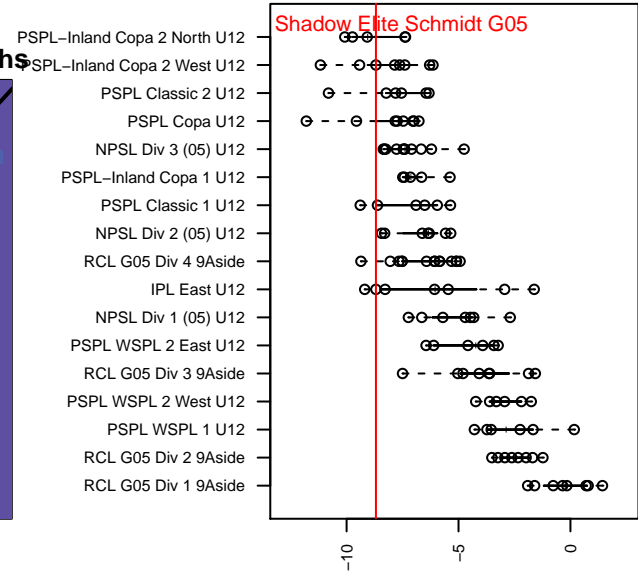

SSC Shadow Elite Schmidt G05

Spokane SC Shadow
 Spokane Valley, WA
 G05 total strength=328
 attack=0.35 defense=0.11
 fall league = IPL East U12
 spr league = Spr IPL East U12

alt names used:
 SSC SHADOW ELITE G05 SCHMITT
 SSC SHADOW G05 ELITE SCHMIDT (WA)
 SPOKANE SC SHADOW ELITE G05 SCHMIT

Venues played:
 2016 Les Schwab NW Cup U12
 2016 IPL East U12
 2016 Spr IPL East U12

SSC Shadow Elite Schmidt G05
 Dots are actual minus expected GF (blue circles) and GA (red triangles).
 Blue line is smoothed change in attack strength. Red is smoothed change in defense strength.

**attack and defense variance (black dot)
relative to other teams
and top 10 in region**

**attack and defense rating
relative to others at age
and all opponents in last 13 months**

Performance relative to 13 month average