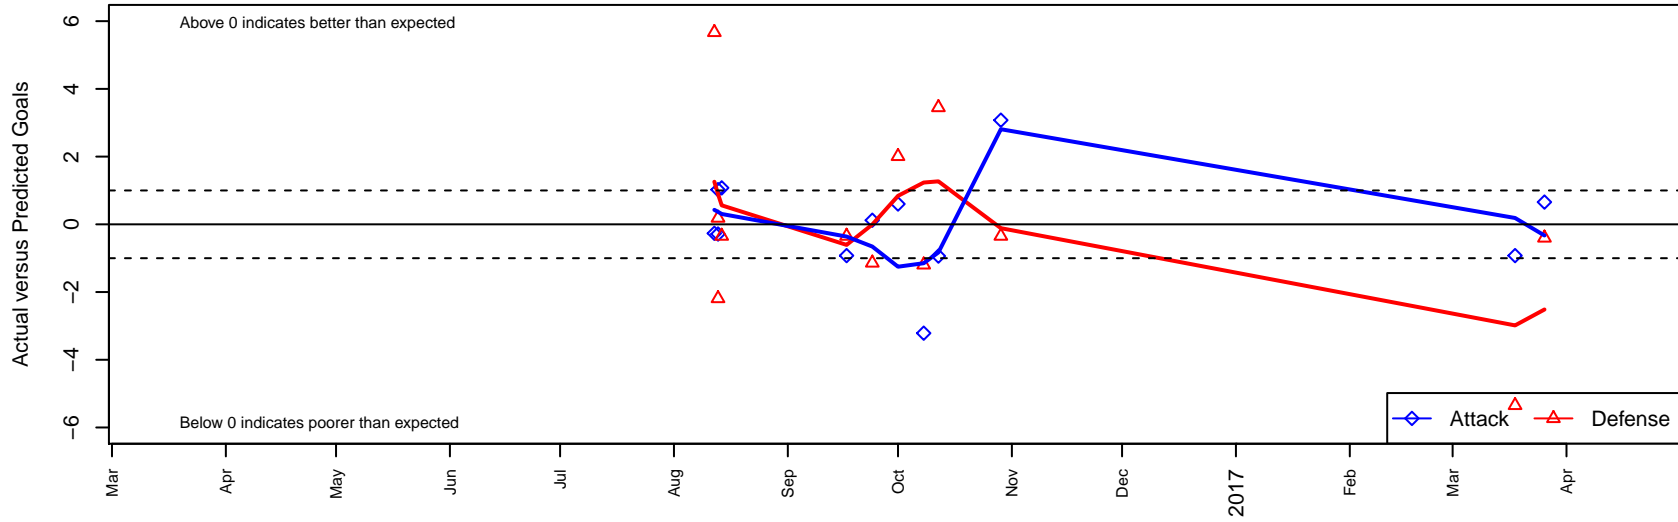

SSC Shadow Elite Schmidt G05

Spokane SC Shadow
 Spokane Valley, WA
 G05 total strength=328
 attack=0.35 defense=0.11
 fall league = IPL East U12
 spr league = Spr IPL East U12

alt names used:
 SSC SHADOW ELITE G05 SCHMITT
 SSC SHADOW G05 ELITE SCHMIDT (WA)
 SPOKANE SC SHADOW ELITE G05 SCHMIT

Venues played:
 2016 Les Schwab NW Cup U12
 2016 IPL East U12
 2016 Spr IPL East U12

SSC Shadow Elite Schmidt G05
 Dots are actual minus expected GF (blue circles) and GA (red triangles).
 Blue line is smoothed change in attack strength. Red is smoothed change in defense strength.

**attack and defense variance (black dot)
relative to other teams
and top 10 in region**

**attack and defense rating
relative to others at age
and all opponents in last 13 months**

Performance relative to 13 month average